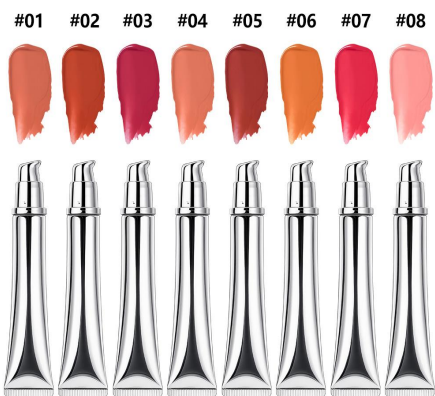

MEM1-19
Black mascara

MEM1-02
Black mascara

MEB3-01
3 Color Eyebrow Makeup Kit

MEB1-01
10 colors eyebrow pomade

Face Makeup

blush, highlighter, bronzer, hairline powder, concealer, foundation, makeup powder, primer, setting spray, makeup remover, face paint

MFB-C01
Cream blush

MFB-C03
Color changing cream blush

MFB-C06
Cream blush

MFB1-07
Single blush palette

MFB1-12
Single blush palette

MFB1-14
Single blush palette

MFB1-15
Silver tube liquid blush

MFB1-03
Blush stick with brush

MFB1-05
Heart shape blush stick

MFB6-06
6 color pink highlighter and blusher

MFH1-14
Single highlighter palette

MFH1-21
Single highlighter palette

MFH1-27
Single highlighter palette

MFH1-28
Soft cream highlighter