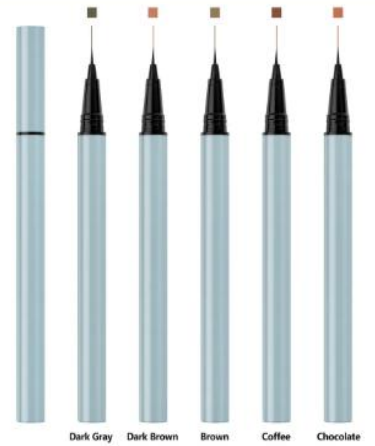

Eye liner&Brow

eyeliner pencil, eyebrow pencil, styling gel, mascara, eyebrow pomade

MEL1-02
Black eyeliner pencil

MEL1-22
Colored eyeliner gel pencil

MEL1-24
24 colors eyeliner gel pencil

MEL1-08
Neon liquid eyeliner

MEB1-24
Ultra-fine eyebrow pencil

MEB1-08
Eyebrow pencil

MEB1-09
Eyebrow pencil

MEB1-29
Nude 4 forks eyebrow pen

MEB1-30
Blue liquid eyebrow pen

MEB1-27
Liquid eyebrow pen&freckle pen

MEB1-28
Eyebrow styling gel