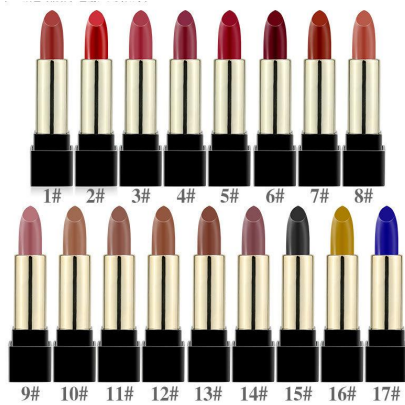

MEL2-01
Water activated dual color eyeliner
MOQ: 200pcs per color

Lip Makeup

lipstick, lipstick pen, lip gloss, liquid lipstick, lip tin, lip serum, lip scrub

MLS1-16
Color changing flower lipstick
MOQ: 500pcs

#01 #02 #03 #04

MLS1-21
Shimmer lipstick
MOQ: 500pcs

F G M

MLS2-01
Dual color lipstick
MOQ: 12000pcs

MLS1-07
17 colors lipstick
MOQ: 6000pcs

#01 #02 #03 #04 #05 #06 #07 #08 #09 #10 #11 #12

MLS1-32
Press lipstick pen
MOQ: 3000pcs