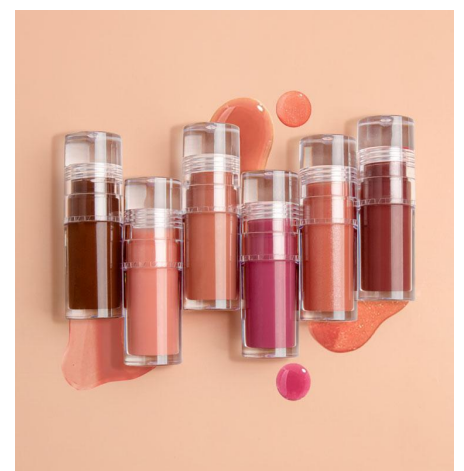

#01 #02 #03 #04

MLS1-21
Shimmer lipstick
MOQ: 500pcs

F G M

MLS2-01
Dual color lipstick
MOQ: 12000pcs

MLS1-07
17 colors lipstick
MOQ: 6000pcs

#01 #02 #03 #04 #05 #06 #07 #08 #09 #10 #11 #12

MLS1-32
Press lipstick pen
MOQ: 3000pcs

#01 #02 #03 #04 #05 #06

MLS1-33
Press lipstick pen
MOQ: 3000pcs

#01 #02 #03 #04 #05 #06 #07 #08 #09 #10 #11 #12

MLS1-24
Lip Crayon pencil
MOQ: 12000pcs

MLG1-51
Matte liquid lipstick
MOQ: 6000pcs

MLG1-59
Shimmer lip gloss
MOQ: 1000pcs

MLG1-26
17 colors metallic liquid lipstick
MOQ: 6000pcs

MLG1-57
Clear tube lip glaze
MOQ: 6000pcs

MLG1-54
Clear tube lip gloss
MOQ: 500pcs

#25 #26 #27 #28 #29 #30 #31

MLG1-50
Tube shimmer lip gloss
MOQ: 6000pcs

#01 Coffee Brown #02 Mint Green #03 Milk Tea Pink #04 Cherry Red

MLG1-60
Tinted lip balm
MOQ: 6000pcs

#01 #02 #03 #04 #05 #06 #07 #08 #09 #10 #11 #12

MLG1-61
Lip Serum
MOQ: 12000pcs

6 COLORS AVAILABLE

MLG1-64
Lip Serum
MOQ: 12000pcs