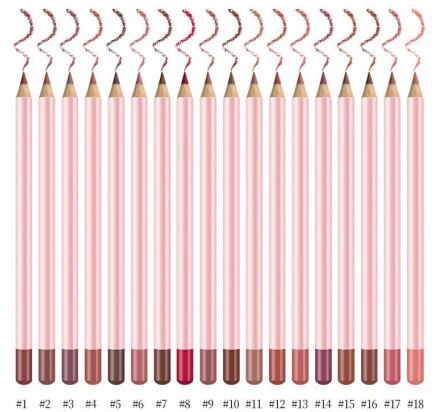

MLY-09
Shimmer color changing lip oil

MLY-13
Pink tube lip oil

MLL1-03
Lip liner pencil