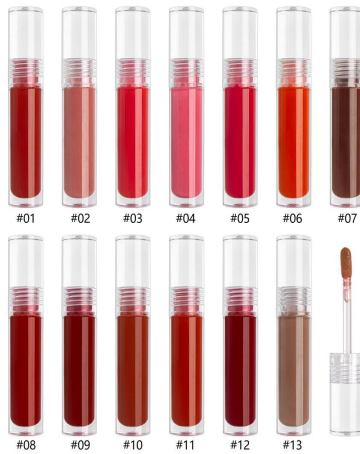

MEL2-01
Water activated dual color eyeliner
MOQ: 200pcs per color

Lip Makeup

lipstick, lipstick pen, lip gloss, liquid lipstick, lip tin, lip serum, lip scrub

MLS1-16
Color changing flower lipstick
MOQ: 500pcs

#01 #02 #03 #04

MLS1-21
Shimmer lipstick
MOQ: 500pcs

F G M

MLS2-01
Dual color lipstick
MOQ: 12000pcs

MLS1-07
17 colors lipstick
MOQ: 6000pcs

#01 #02 #03 #04 #05 #06 #07 #08 #09 #10 #11 #12

MLS1-32
Press lipstick pen
MOQ: 3000pcs

#01 #02 #03 #04 #05 #06

MLS1-33
Press lipstick pen
MOQ: 3000pcs

#01 #02 #03 #04 #05 #06 #07 #08 #09 #10 #11 #12

MLS1-24
Lip Crayon pencil
MOQ: 12000pcs

MLG1-51
Matte liquid lipstick
MOQ: 6000pcs

MLG1-59
Shimmer lip gloss
MOQ: 1000pcs

MLG1-26
17 colors metallic liquid lipstick
MOQ: 6000pcs

MLG1-57
Clear tube lip glaze
MOQ: 6000pcs

MLG1-54
Clear tube lip gloss
MOQ: 500pcs

#25 #26 #27 #28 #29 #30 #31

MLG1-50
Tube shimmer lip gloss
MOQ: 6000pcs