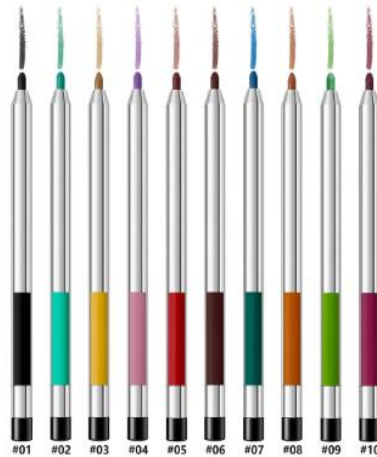

IN STOCK

Eye Makeup

eyeshadow, loose pigment/glitter, primer, liquid eyeshadow

MES1-04
Single pressed glitter eyeshadow

MES1-01
Regular single eyeshadow

MES1-27
Chameleon single eyeshadow

MES2-01
Dual color eyeshadow

MES1-06
Metallic liquid eyeshadow

MES1-28
Multi chrome liquid eyeshadow

MESG-07
Loose chunky glitter

MESG-13
Glitter gel

MESG-12
Tube glitter gel

MESG-11
Bulky glitter gel in bag

MES-C04
Eyeshadow primer

MEP-02
Glitter glue/ clear eye primer

Eye liner&Brow

eyeliner pencil, eyebrow pencil, styling gel, mascara, eyebrow pomade

MEL1-02
Black eyeliner pencil

MEL1-22
Colored eyeliner gel pencil

MEL1-24
24 colors eyeliner gel pencil

MEL1-08
Neon liquid eyeliner