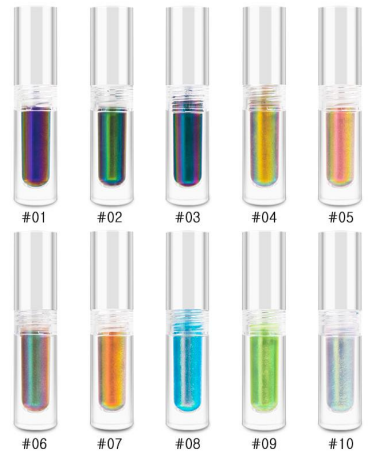

IN STOCK

Eye Makeup

eyeshadow, loose pigment/glitter, primer, liquid eyeshadow

MES1-04
Single pressed glitter eyeshadow

MES1-01
Regular single eyeshadow

MES1-27
Chameleon single eyeshadow

MES2-01
Dual color eyeshadow

MES1-06
Metallic liquid eyeshadow

MES1-28
Multi chrome liquid eyeshadow

MESG-07
Loose chunky glitter

MESG-13
Glitter gel

MESG-12
Tube glitter gel

MESG-11
Bulky glitter gel in bag

MES-C04
Eyeshadow primer

MEP-02
Glitter glue/ clear eye primer

Eye liner&Brow

eyeliner pencil, eyebrow pencil, styling gel, mascara, eyebrow pomade

MEL1-02
Black eyeliner pencil

MEL1-22
Colored eyeliner gel pencil

MEL1-24
24 colors eyeliner gel pencil

MEL1-08
Neon liquid eyeliner